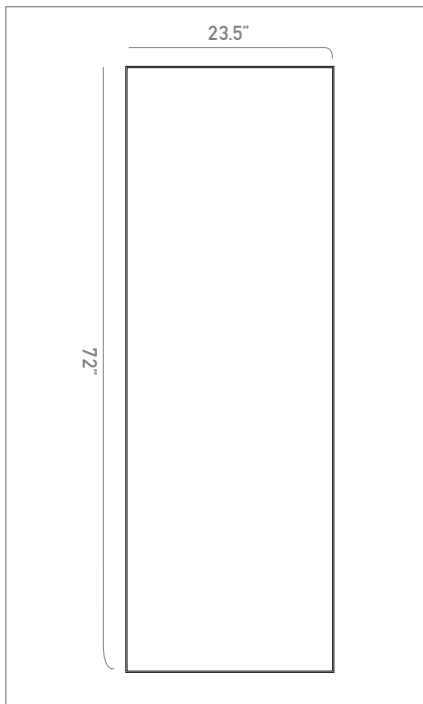

SIDE VIEW

TOP VIEW

FRONT VIEW

### DIMENSIONS + WEIGHT

72" x 23.5" x 22.5"  
80 lbs / 36.4 kg