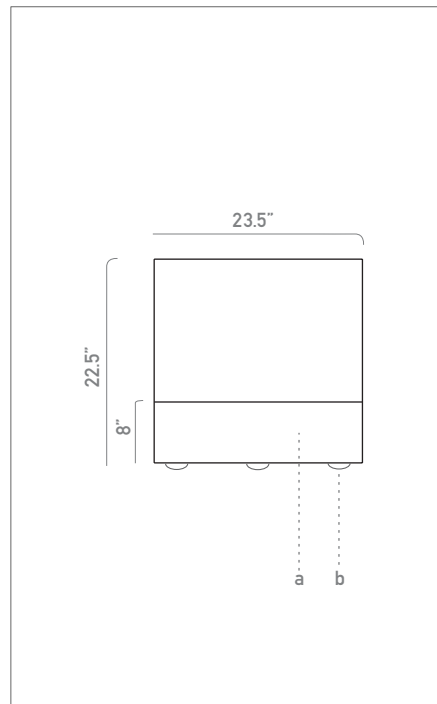

SIDE VIEW

TOP VIEW

FRONT VIEW

### DIMENSIONS + WEIGHT

72" x 23.5" x 22.5"  
80 lbs / 36.4 kg